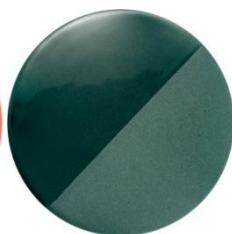

handmade light

CODE	C2501
COLLECTION	DECO'
DATE	20/12/19
REV.	00

SCHEDA TECNICA | DATA SHEET

MADE IN ITALY

FINITURE DISPONIBILI | AVAILABLE FINISHES

ARP

ROC

VEB